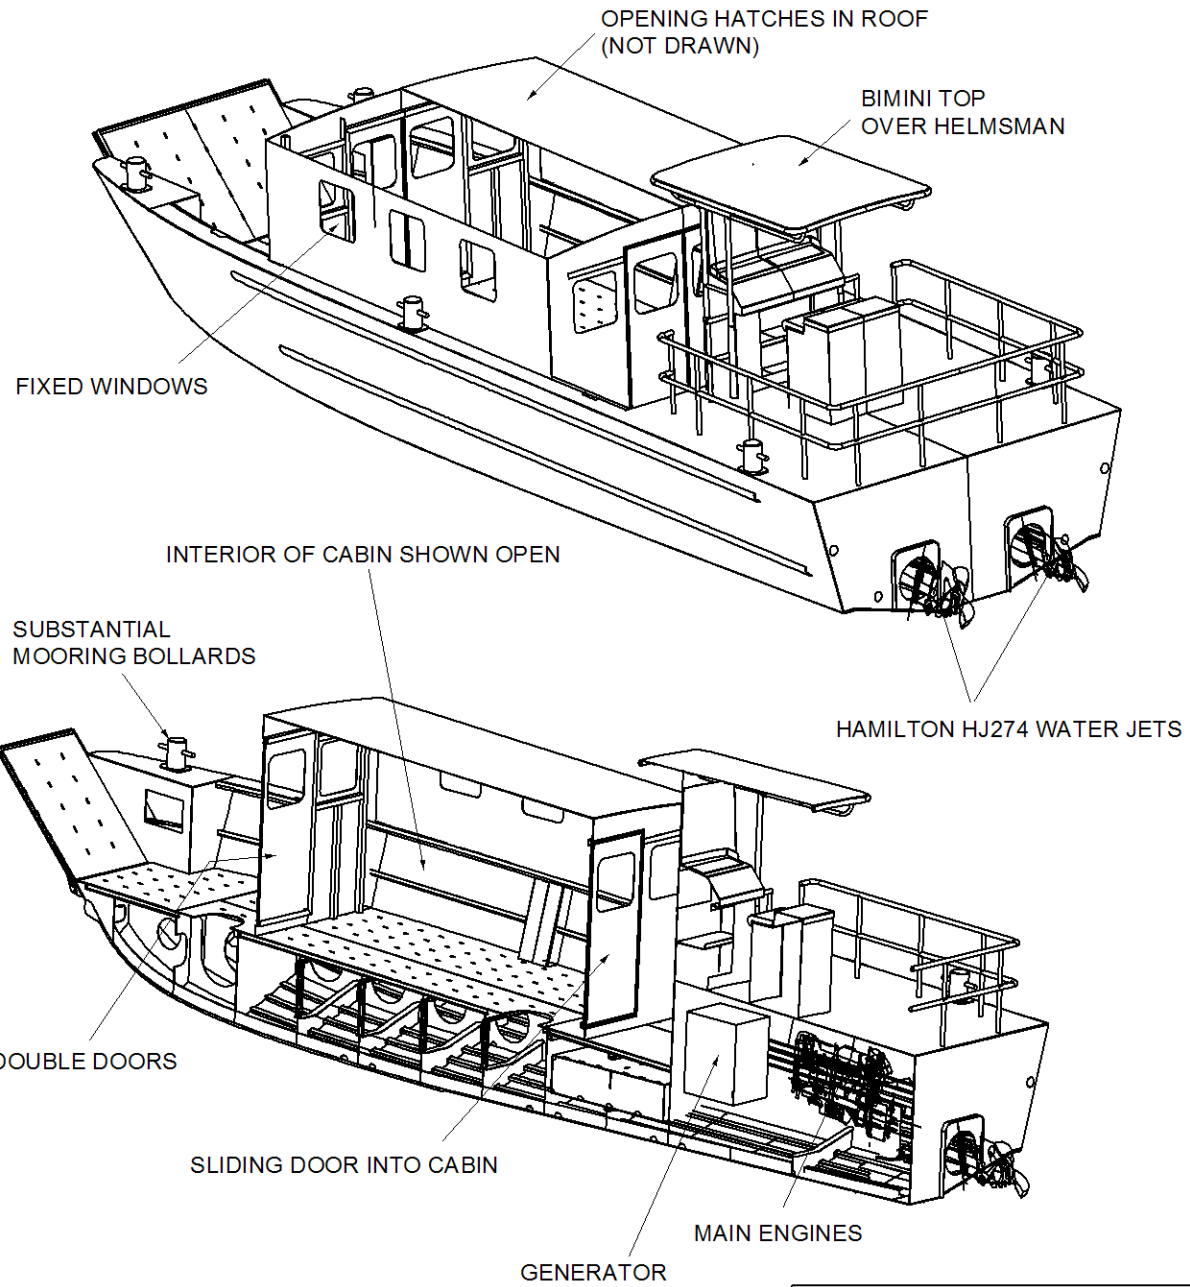

11M LANDING CRAFT  
AMBULANCE CABIN PROPOSAL

all measurements mm

WORKING BOATS UK LTD  
11M LANDING CRAFT PROPOSAL REV A  
COPYRIGHT  
13/05/2008

**11M LANDING CRAFT  
 AMBULANCE CABIN PROPOSAL**

WORKING BOATS UK LTD  
 11M LANDING CRAFT PROPOSAL REV.A  
 COPYRIGHT  
 13/05/2008