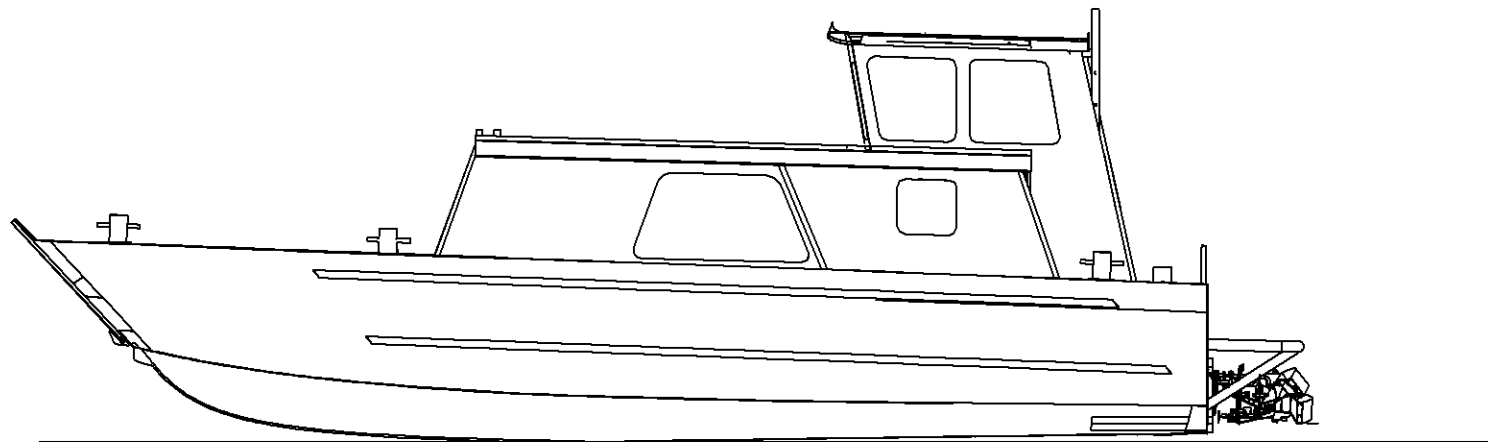

DECK PLAN

OUTBOARD PROFILE

11mLC AMBULANCE  
 DWG.REV:A  
 WORKING BOATS UK LTD  
 COPYRIGHT RESERVED  
 21/07/2008