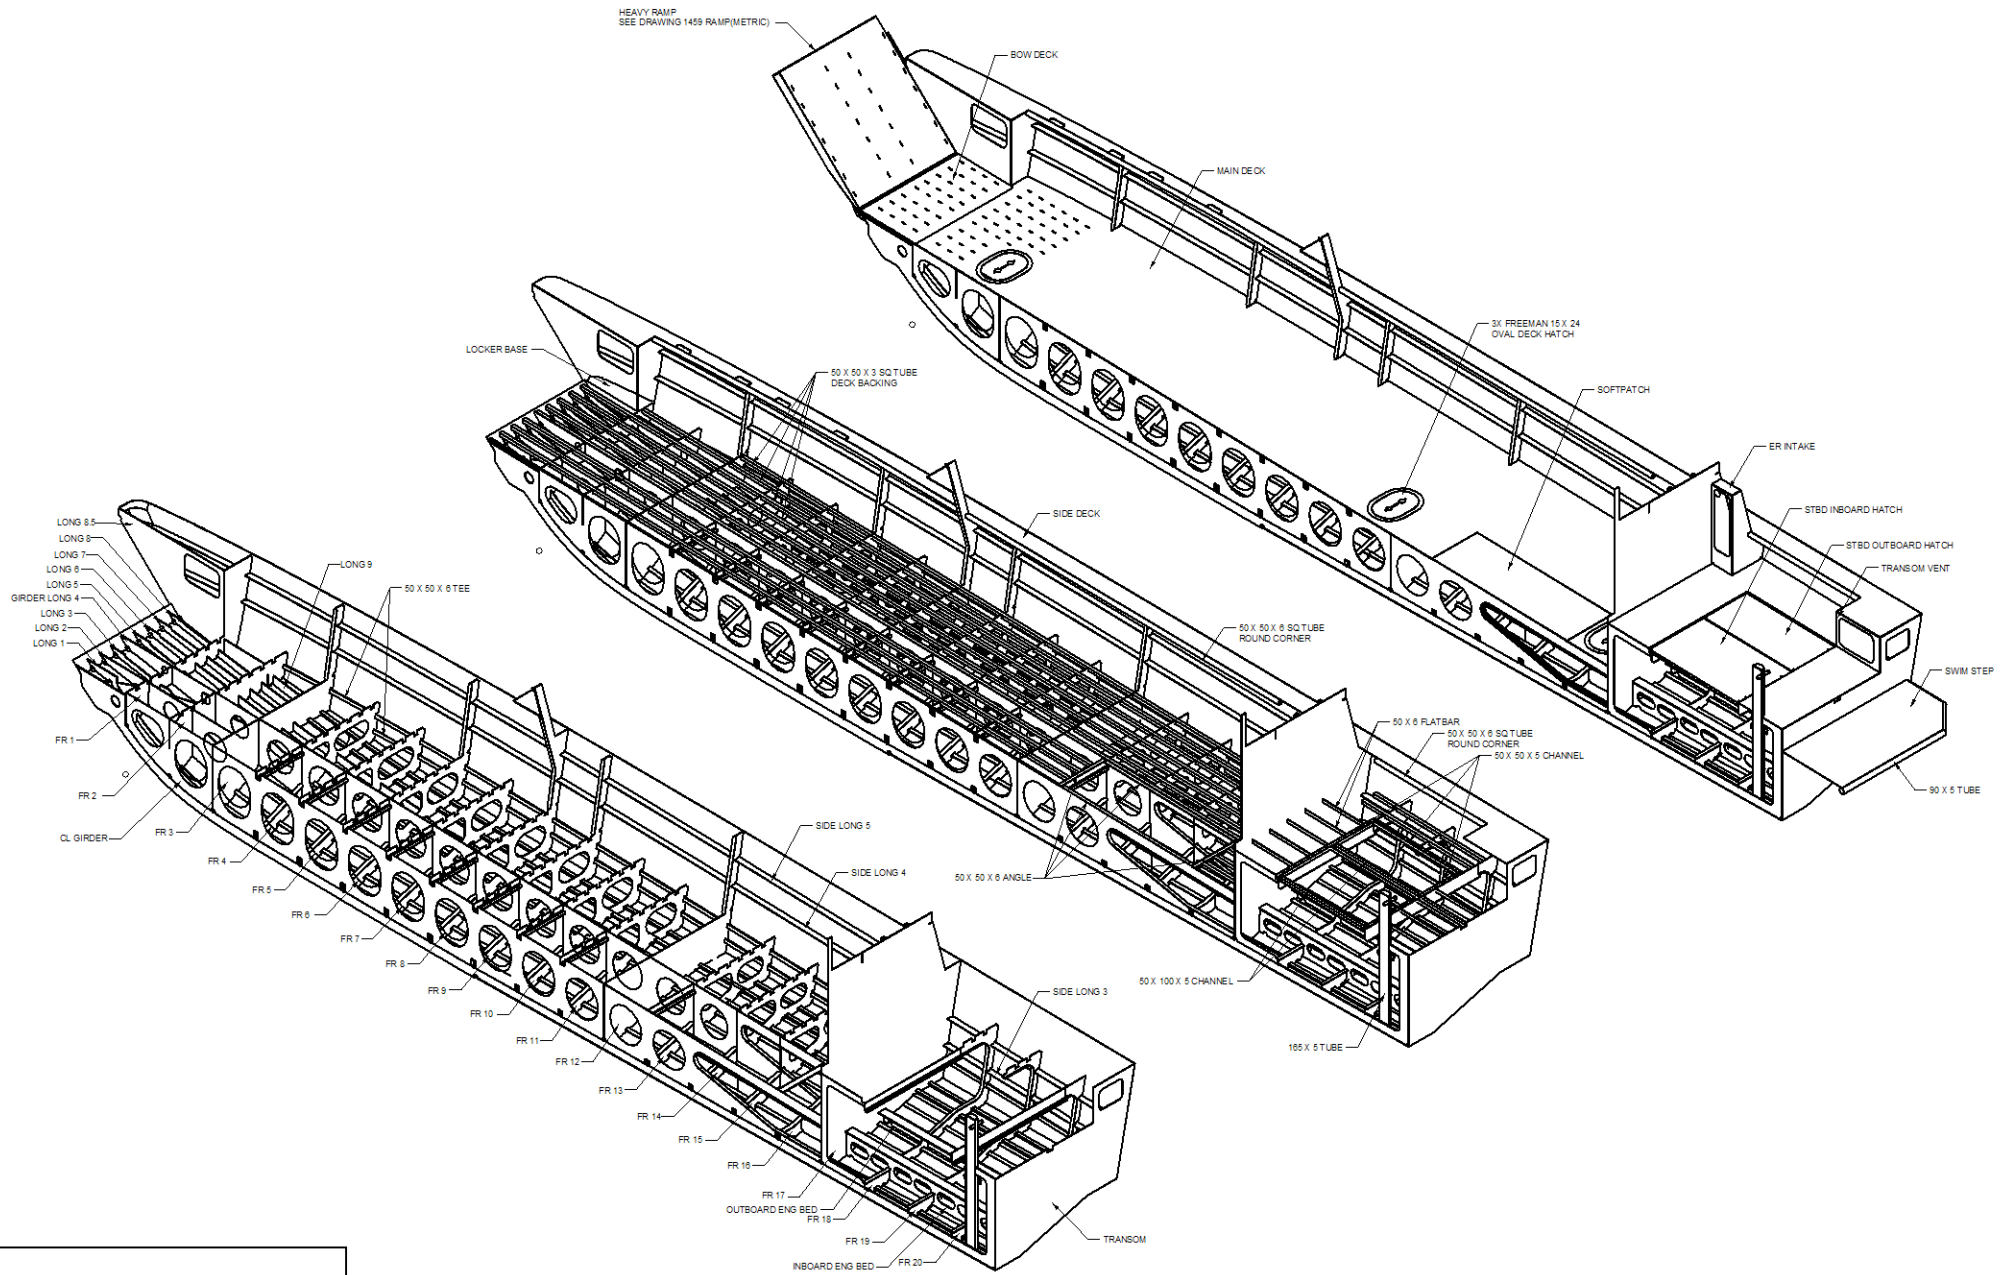

DECK PLAN

INBOARD PROFILE

18.7m LANDING CRAFT
Pacific Workboats cc

TOP VIEW

OUTBOARD PROFILE

LIGHT SHIP (40) PASSENGERS & LUGGAGE
 (40) PASSENGERS & LUGGAGE AND (2) LAND ROVERS
 (40) PASSENGERS & LUGGAGE AND ONE LAND ROVER

18.7m LANDING CRAFT
 Pacific Workboats cc

VIEW AT BOW
LOOKING AFT

VIEW AT STERN
LOOKING FORWARD

ISOMETRIC VIEW

18.7m LANDING CRAFT
Pacific Workboats cc

18.7m LANDING CRAFT
Pacific Workboats cc