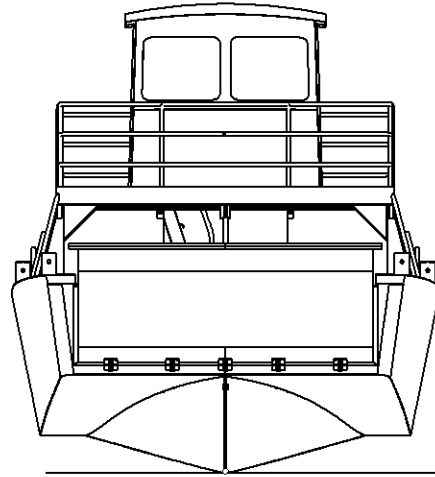

DECK PLAN

INBOARD PROFILE

18.7m LANDING CRAFT
Pacific Workboats cc

TOP VIEW

OUTBOARD PROFILE

LIGHT SHIP (40) PASSENGERS & LUGGAGE
 (40) PASSENGERS & LUGGAGE AND (2) LAND ROVERS
 (40) PASSENGERS & LUGGAGE AND ONE LAND ROVER

18.7m LANDING CRAFT
 Pacific Workboats cc

VIEW AT BOW
LOOKING AFT

VIEW AT STERN
LOOKING FORWARD

ISOMETRIC VIEW

18.7m LANDING CRAFT
Pacific Workboats cc

18.7m LANDING CRAFT
Pacific Workboats cc