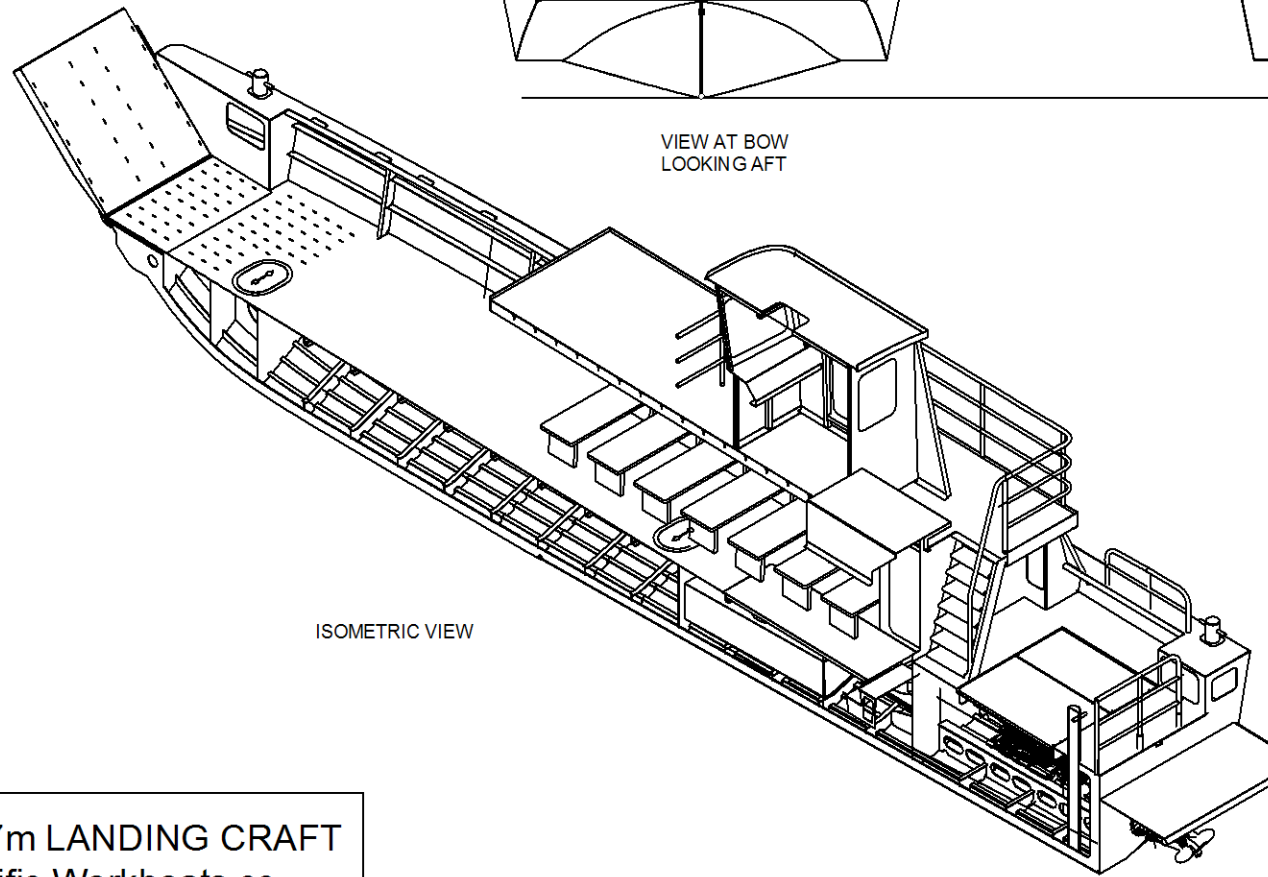

DECK PLAN

INBOARD PROFILE

18.7m LANDING CRAFT
Pacific Workboats cc

TOP VIEW

OUTBOARD PROFILE

LIGHT SHIP (40) PASSENGERS & LUGGAGE
 (40) PASSENGERS & LUGGAGE AND (2) LAND ROVERS
 (40) PASSENGERS & LUGGAGE AND ONE LAND ROVER

18.7m LANDING CRAFT
 Pacific Workboats cc

VIEW AT BOW
LOOKING AFT

VIEW AT STERN
LOOKING FORWARD

ISOMETRIC VIEW

18.7m LANDING CRAFT
Pacific Workboats cc

18.7m LANDING CRAFT
Pacific Workboats cc