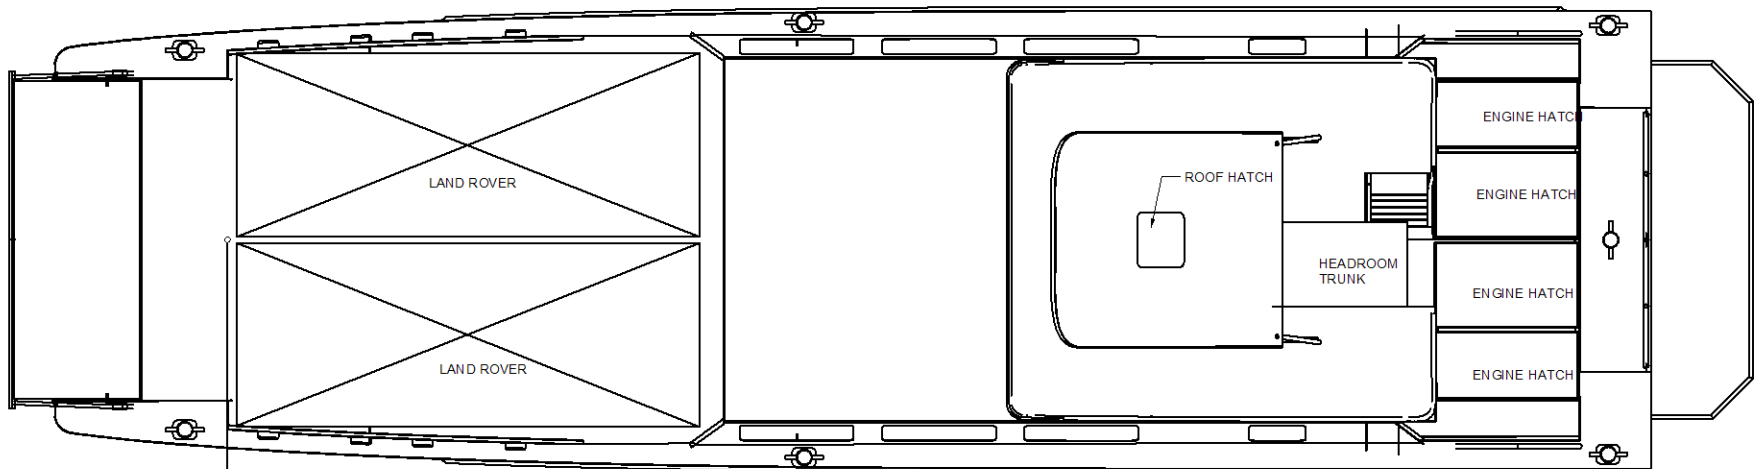

DECK PLAN

INBOARD PROFILE

18.7m LANDING CRAFT
Pacific Workboats cc

TOP VIEW

OUTBOARD PROFILE

LIGHT SHIP (40) PASSENGERS & LUGGAGE
 (40) PASSENGERS & LUGGAGE AND (2) LAND ROVERS
 (40) PASSENGERS & LUGGAGE AND ONE LAND ROVER

18.7m LANDING CRAFT
 Pacific Workboats cc

VIEW AT BOW
LOOKING AFT

VIEW AT STERN
LOOKING FORWARD

ISOMETRIC VIEW

18.7m LANDING CRAFT
Pacific Workboats cc

18.7m LANDING CRAFT
Pacific Workboats cc