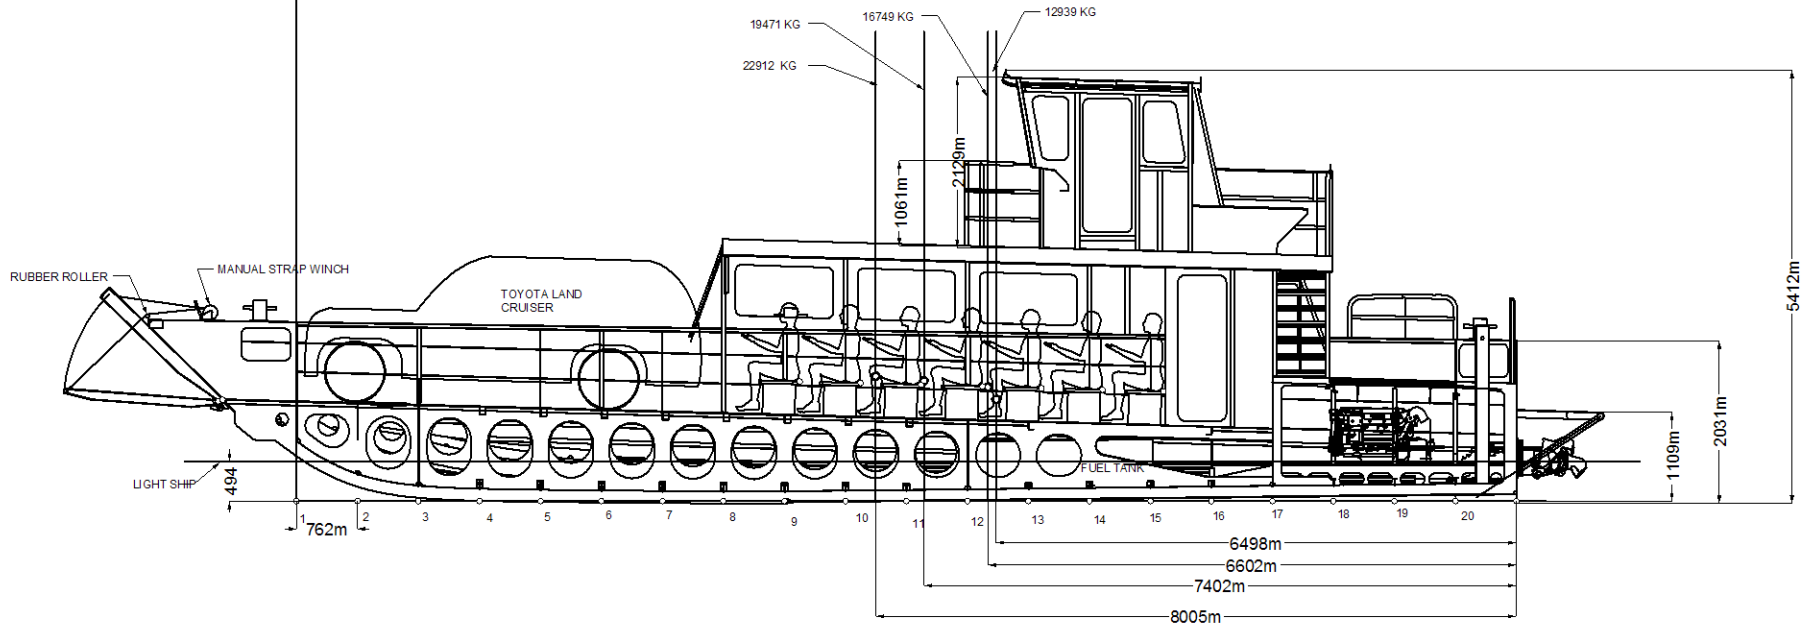

DECK PLAN

INBOARD PROFILE

18.7m LANDING CRAFT
Pacific Workboats cc

TOP VIEW

OUTBOARD PROFILE

LIGHT SHIP (40) PASSENGERS & LUGGAGE
 (40) PASSENGERS & LUGGAGE AND (2) LAND ROVERS
 (40) PASSENGERS & LUGGAGE AND ONE LAND ROVER

18.7m LANDING CRAFT
 Pacific Workboats cc

VIEW AT BOW
LOOKING AFT

VIEW AT STERN
LOOKING FORWARD

ISOMETRIC VIEW

18.7m LANDING CRAFT
Pacific Workboats cc

18.7m LANDING CRAFT
Pacific Workboats cc