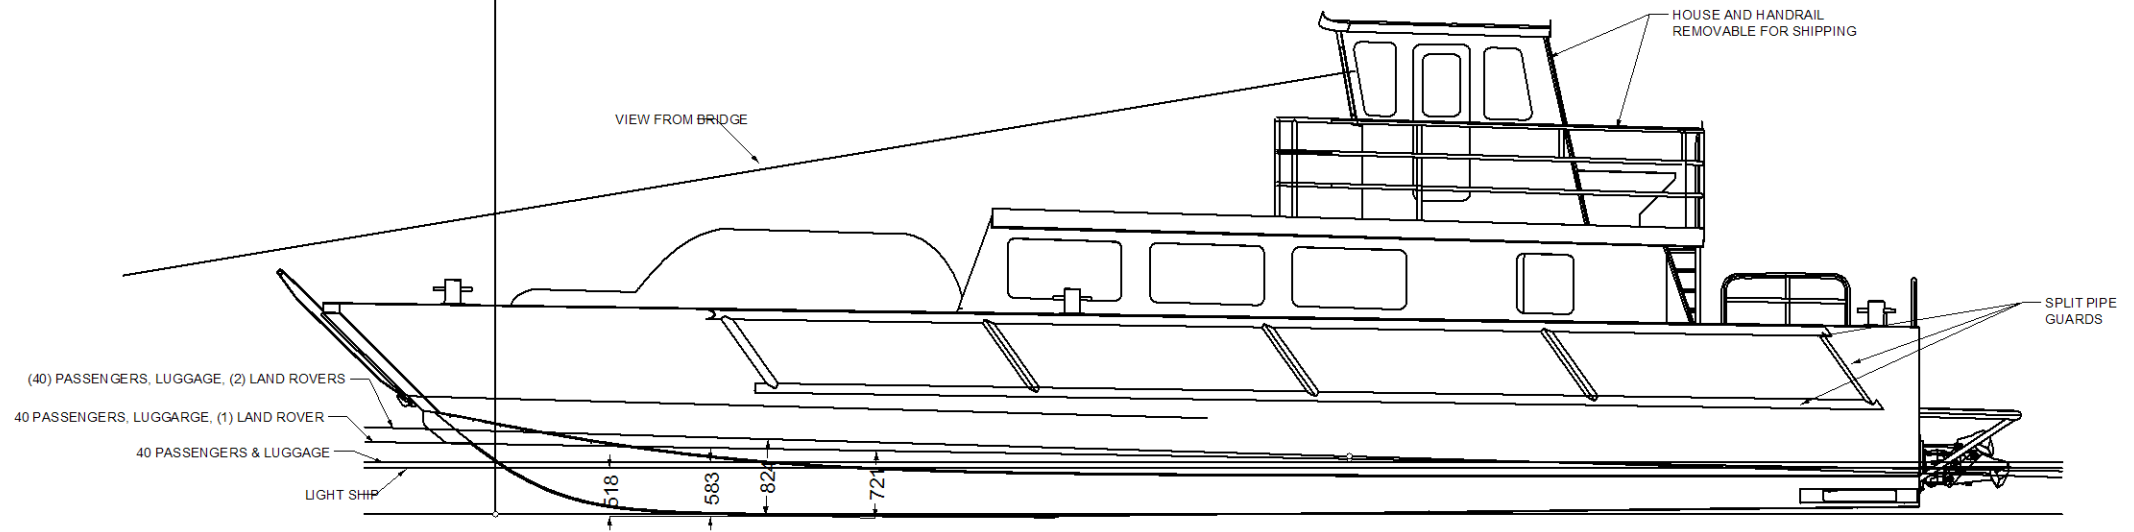

DECK PLAN

INBOARD PROFILE

18.7m LANDING CRAFT
Pacific Workboats cc

TOP VIEW

OUTBOARD PROFILE

LIGHT SHIP (40) PASSENGERS & LUGGAGE
 (40) PASSENGERS & LUGGAGE AND (2) LAND ROVERS
 (40) PASSENGERS & LUGGAGE AND ONE LAND ROVER

18.7m LANDING CRAFT
 Pacific Workboats cc

VIEW AT BOW
LOOKING AFT

VIEW AT STERN
LOOKING FORWARD

ISOMETRIC VIEW

18.7m LANDING CRAFT
Pacific Workboats cc

18.7m LANDING CRAFT
Pacific Workboats cc