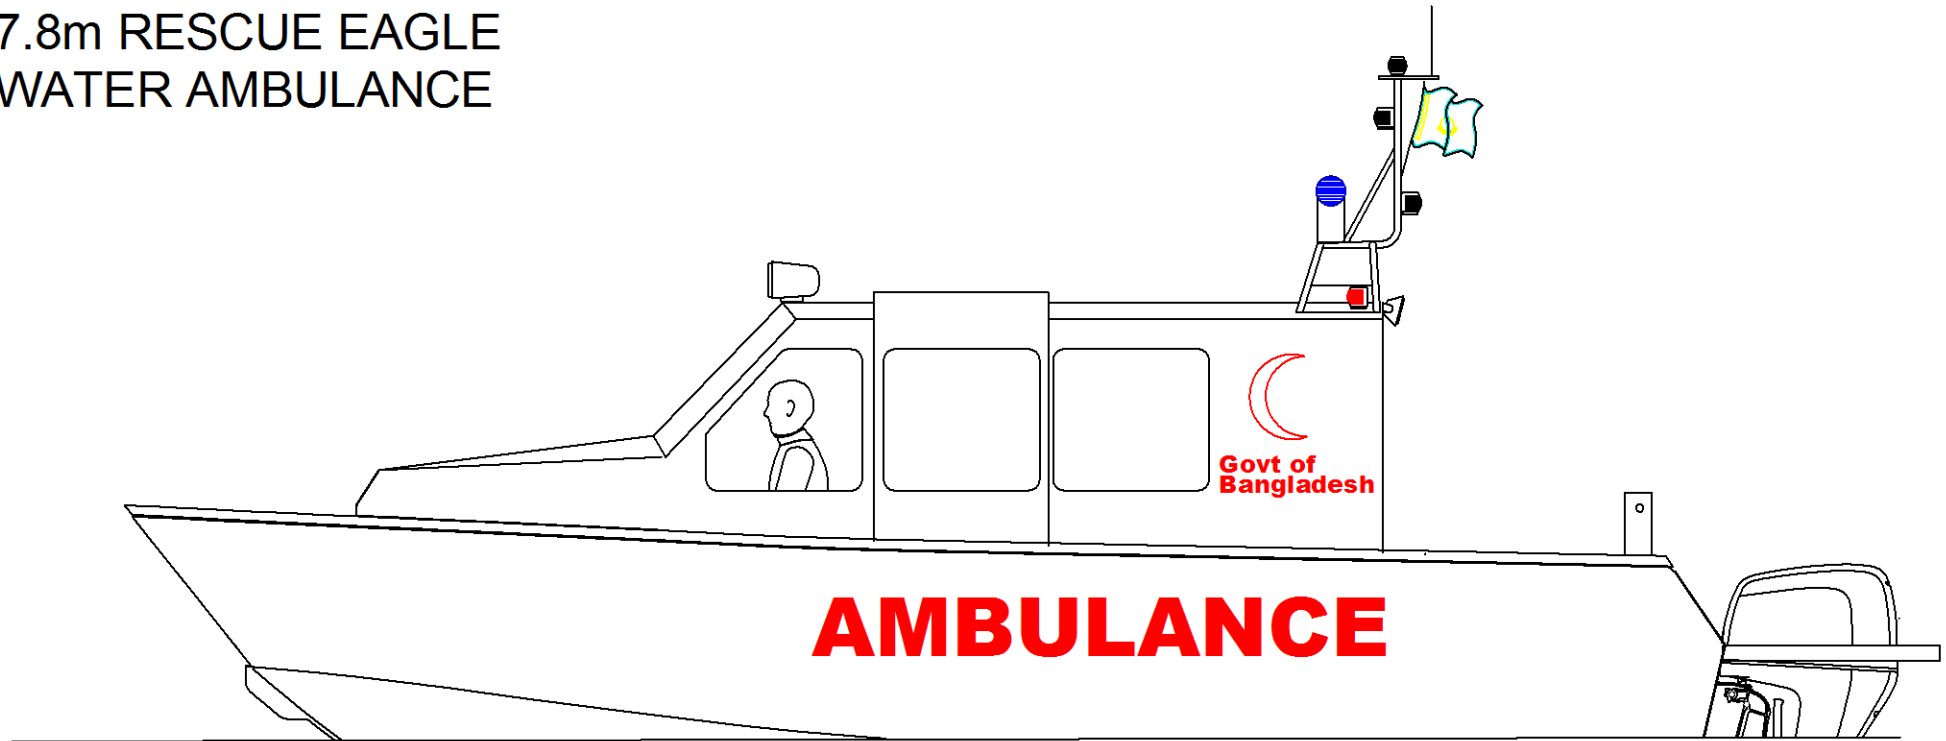

7.8m RESCUE EAGLE  
WATER AMBULANCE

PACIFIC WORKBOATS CC  
DUTCH HEALTH BV  
COPYRIGHT 2010  
ALL RIGHTS RESERVED

Main Particulars:

LOA: 7.8m

LWL: 6.86

Beam: 2.57m

Draught (ex engines): 0.30m

Draught (with engines down): 0.60m

RESCUE EAGLE 7.8M  
 PACIFIC WORKBOATS CC  
 DUTCH HEALTH BV  
 COPYRIGHT RESERVED