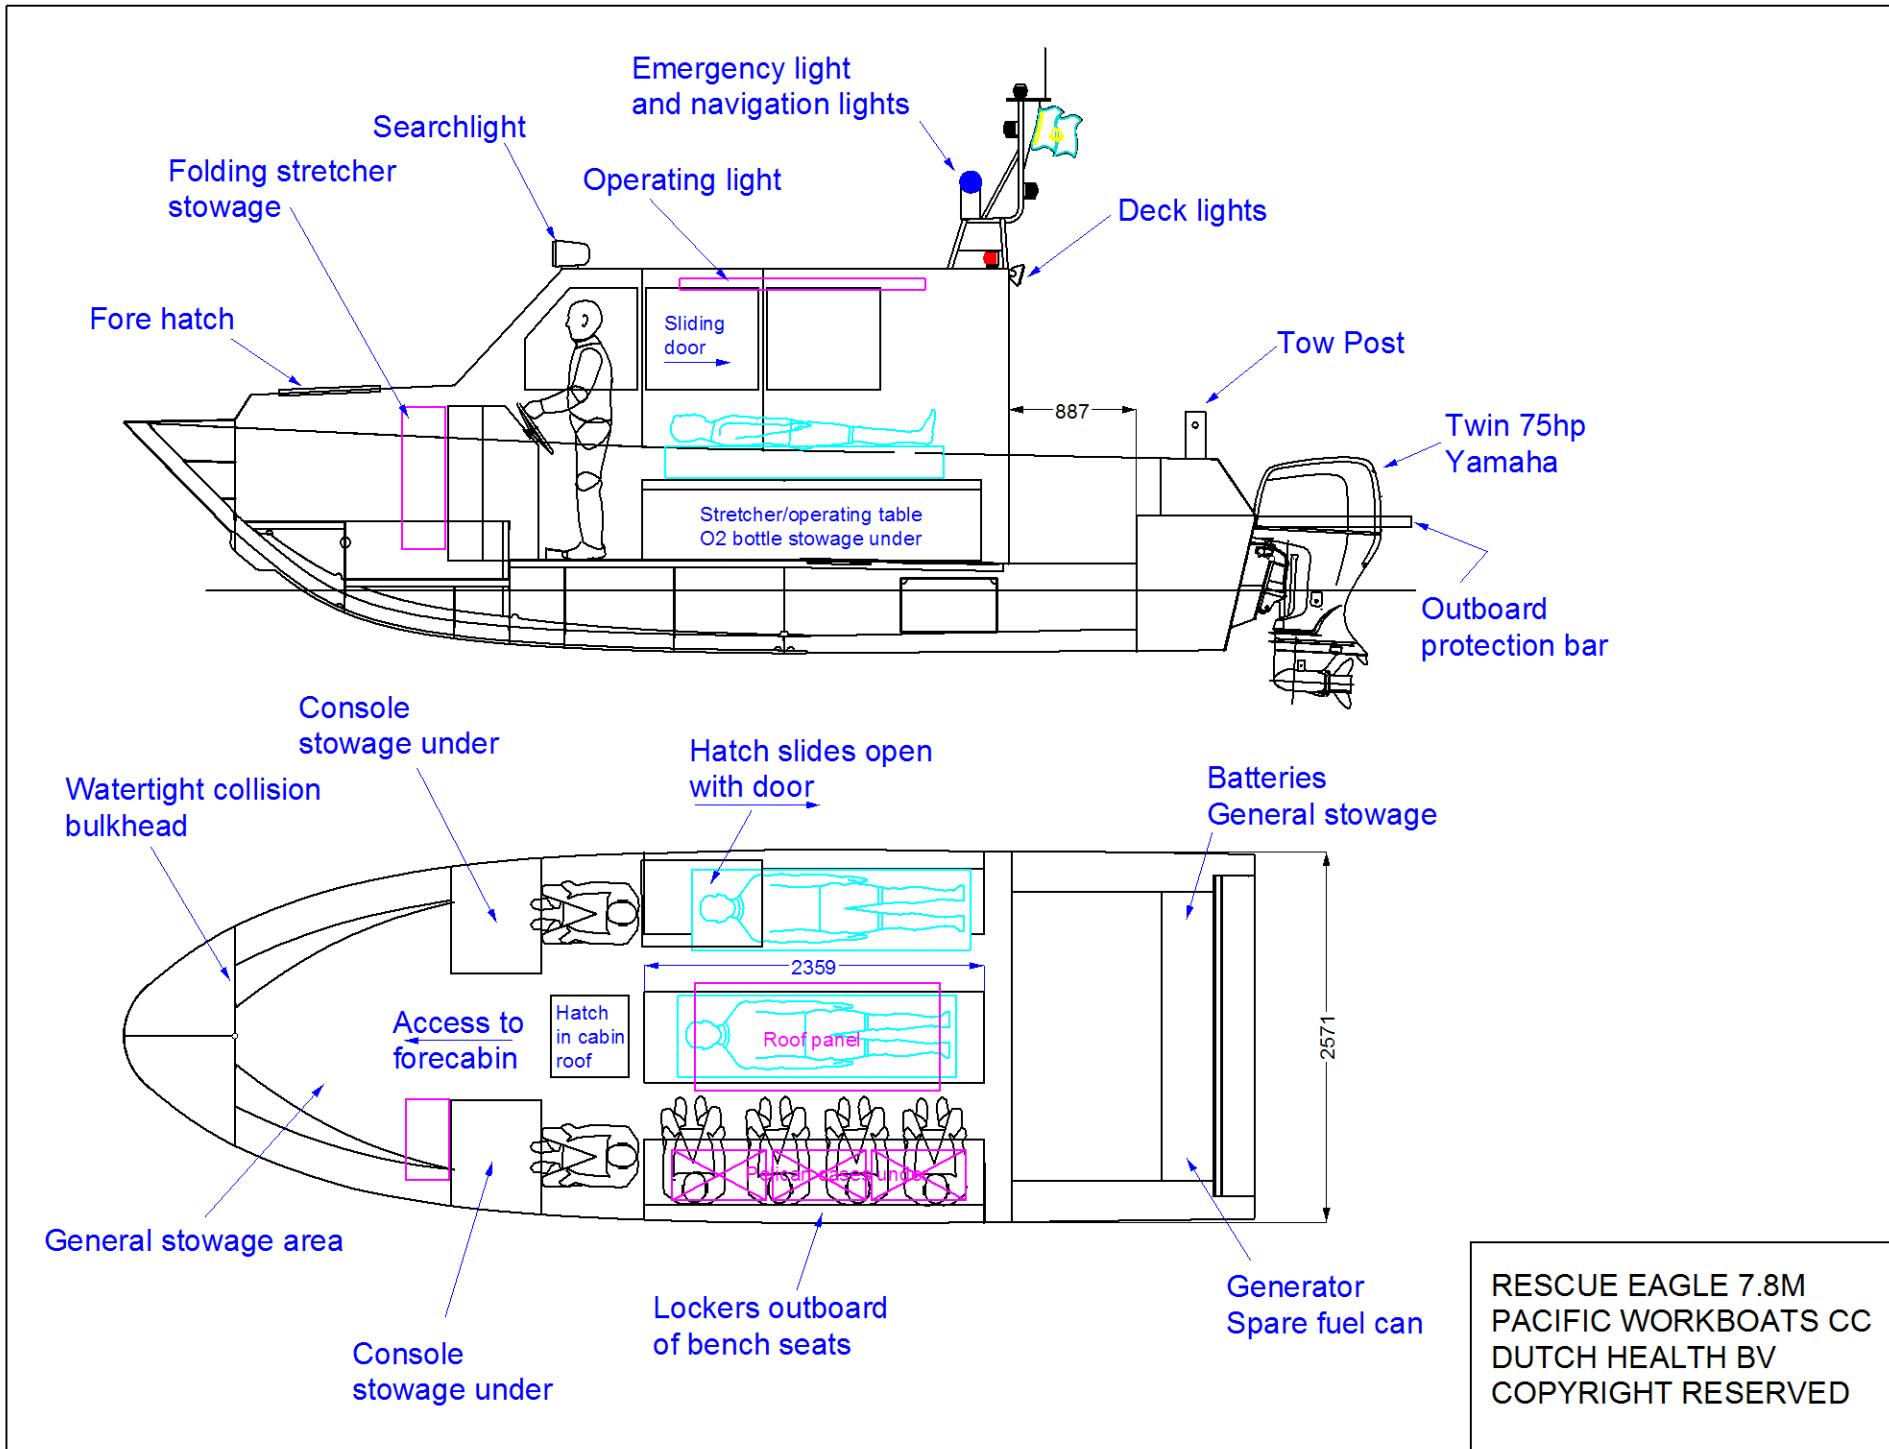

7.8m RESCUE EAGLE  
WATER AMBULANCE

PACIFIC WORKBOATS CC  
DUTCH HEALTH BV  
COPYRIGHT 2010  
ALL RIGHTS RESERVED

Main Particulars:

LOA: 7.8m

LWL: 6.86

Beam: 2.57m

Draught (ex engines): 0.30m

Draught (with engines down): 0.60m

RESCUE EAGLE 7.8M  
 PACIFIC WORKBOATS CC  
 DUTCH HEALTH BV  
 COPYRIGHT RESERVED